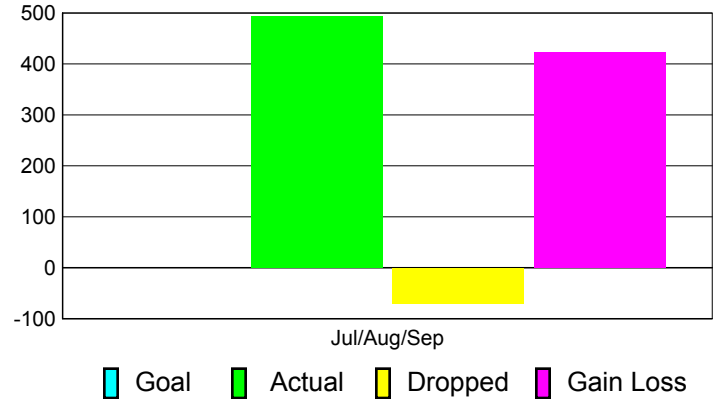

Membership Results 2011-2012

Goal, New, Dropped, Gain/Loss