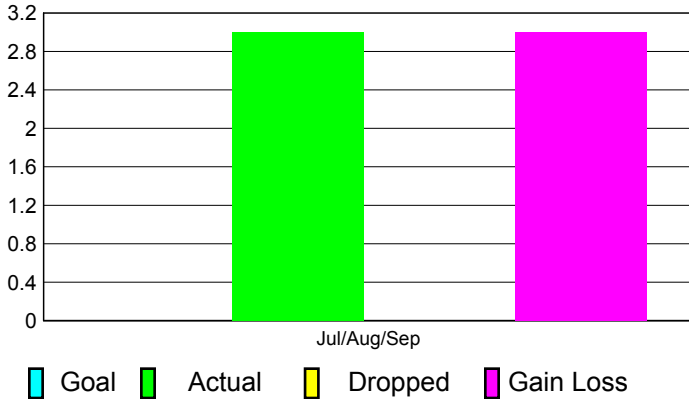

2011-2012 GMT Reports for District (or Undistricted) **District 323E2**

GMT: **KAMLESH JAIN**

Location: **INDIA**

GMT CA: **6**

CLUBS

**Club Results
2011-2012**

**Clubs
2010-2011**

Month	New Club Goal	Actual New Clubs	Actual Dropped Clubs	Gain/Loss of Clubs	Gain/Loss of Clubs
Jul/Aug/Sep		3	0	3	1
Totals		3	0	3	1

Club Results 2011-2012

Goal, New, Dropped, Gain/Loss

Comparison of Club Gain/Loss

Current Year Compared to the Previous Year

YTD Status Quo Clubs 2011-2012

Status Quo Clubs Compared to Status Quo Members

MEMBERSHIP