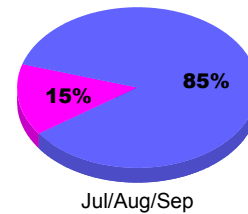

**Membership Results
2011-2012**

**Membership
2010-2011**

Month	Net Memb Goal	Actual New Memb	Actual Dropped Memb	Gain/Loss of Memb	Gain/Loss of Memb
Jul/Aug/Sep		493	-70	423	128
Totals		493	-70	423	128

Membership Results 2011-2012

Goal, New, Dropped, Gain/Loss

Comparison of Membership Gain/Loss

Current Year Compared to the Previous Year

Gender Comparison 2011-2012

Male Female