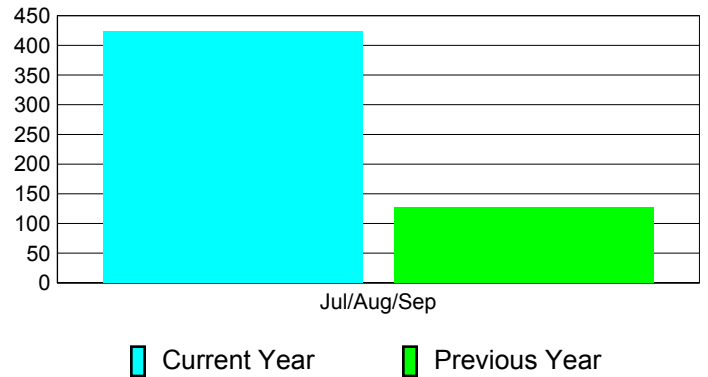

**Membership Results
2011-2012**

**Membership
2010-2011**

Month	Net Memb Goal	Actual New Memb	Actual Dropped Memb	Gain/Loss of Memb	Gain/Loss of Memb
Jul/Aug/Sep		493	-70	423	128
Totals		493	-70	423	128

Membership Results 2011-2012

Goal, New, Dropped, Gain/Loss

Comparison of Membership Gain/Loss

Current Year Compared to the Previous Year

Gender Comparison 2011-2012

Male Female